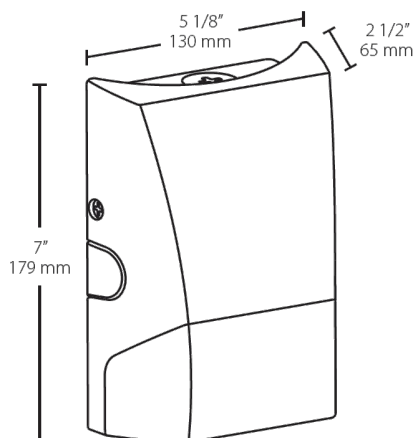

Dimensions

Features

- Economical
- Traditional non-cutoff design
- 60,000-hour LED lifespan
- 5-Year limited warranty

Ordering Matrix

Family	Size	Wattage	Color Temp	Finish	Photocell
BRISK		12			
	Blank = 8W & 12W only XL = 24W & 40W only	40 = 40W 24 = 24W 12 = 12W 8 = 8W	Blank = 5000K (Cool) N = 4000K (Neutral) Y = 3000K (Warm)	Blank = Bronze W = White	Blank = No Photocell /PCU = 120-277V Photocell